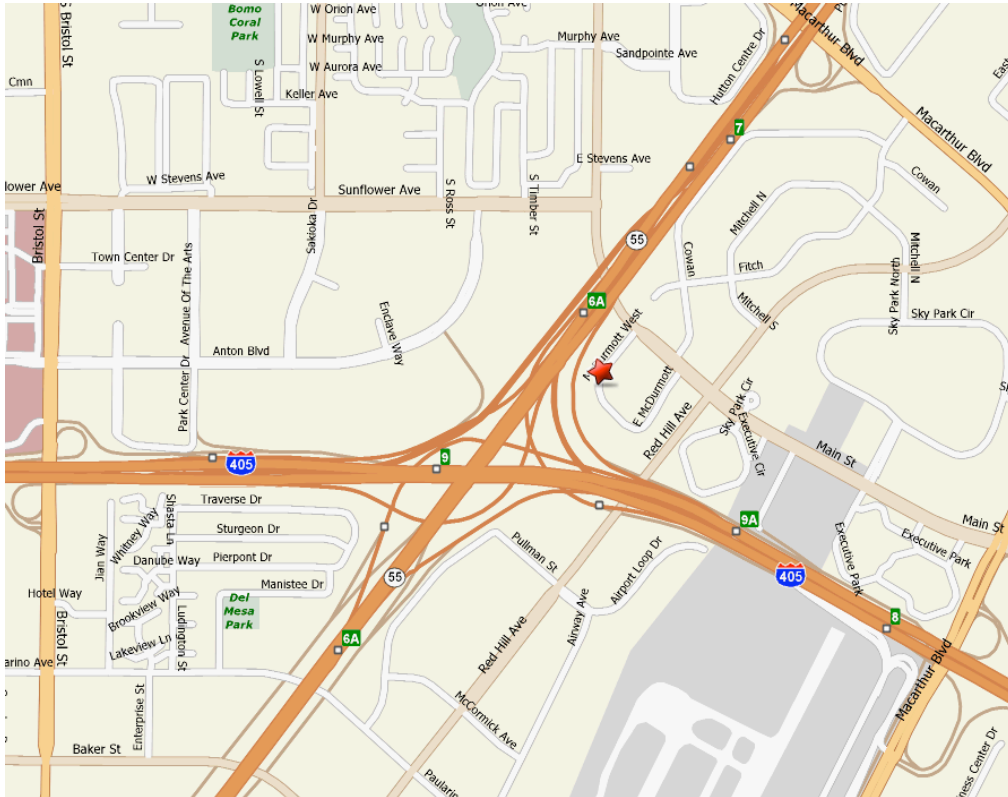

**Maricich Brand Communications is located at:**  
18201 McDermott West, Suite A  
Irvine, CA 92614  
Tel. 949-223-6455 Fax: 949-223-6451

**Driving South on the 405 towards San Diego:**

- Exit San Diego Freeway (405) at Bristol St.
- Turn LEFT on Bristol St.
- Turn RIGHT on Sunflower Ave.
- Turn RIGHT on Main St.
- Turn RIGHT on McDermott West
- Maricich Brand Communications is located in the second building on right

**Driving North on the 405 towards Los Angeles:**

- Exit San Diego Freeway (405) at MacArthur Blvd.
- Stay in center lane off fwy. under sign "MacArthur Blvd. North"
- Turn RIGHT on MacArthur Blvd.
- Then IMMEDIATELY turn LEFT on Main St.
- Turn LEFT on McDermott West
- Maricich Brand Communications is located in the second building on right

**Driving South on the 55 towards Newport Beach:**

- Exit 55 Freeway at MacArthur Blvd.
- Turn RIGHT on MacArthur Blvd.
- Turn LEFT Main St.
- Turn RIGHT on McDermott West
- Maricich Brand Communications is located in the second building on right

**Driving North on the 55 towards Riverside:**

- Exit 55 Freeway at Baker St.
- Turn RIGHT on Baker St.
- Turn LEFT on Red Hill Ave.
- Turn LEFT on Main St.
- Turn LEFT on McDermott West
- Maricich Brand Communications is located in the second building on right